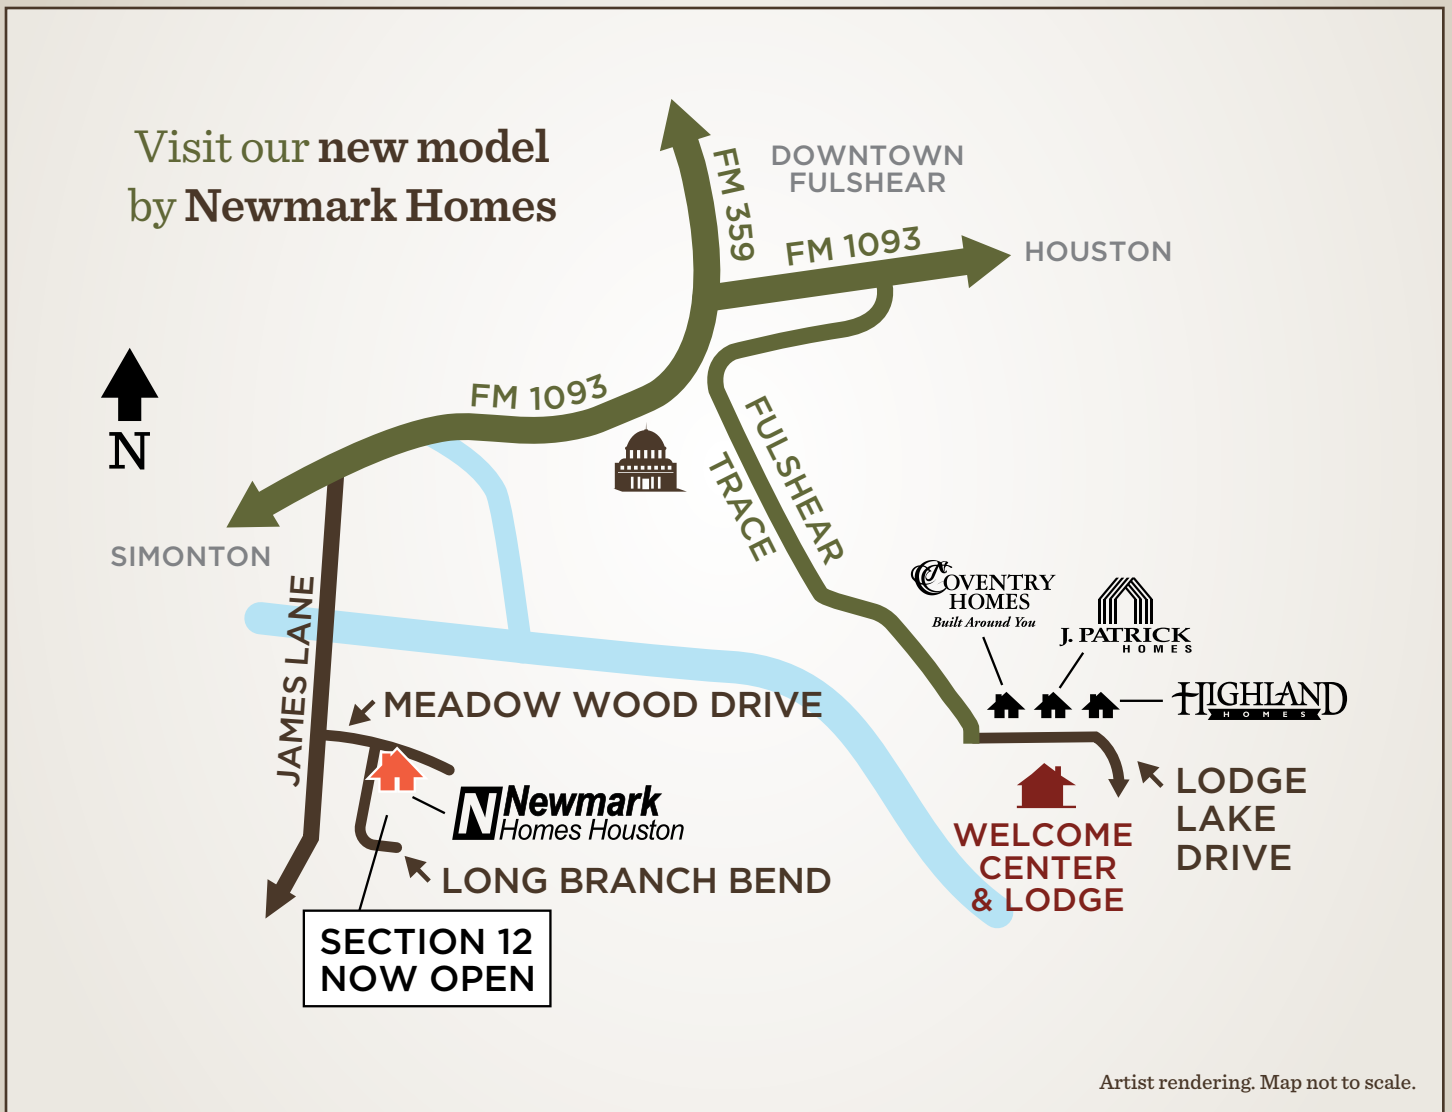

# *Fresh Soil for Family Trees*

## Section 12 is Now Open

**F**ulbrook on Fulshear Creek is blooming with opportunities. Our thriving community offers a small-town atmosphere where families can enjoy ample hiking, state-of-the-art amenities and year-round lifestyle events... all while being in walking or biking distance to Downtown Fulshear.

With the opening of our newest section, we're growing into a new scenic area amidst open greenspaces and a trickling creek. **Section 12 features fresh home designs from Highland Homes, J. Patrick Homes and Newmark Homes from the \$300s.**

New  
Newmark Model  
Home Open

**Location:** Section 12 in Fulbrook on Fulshear Creek is located off FM 1093. Outbound on 1093, one mile past Fulshear, turn left on James Lane and continue past Fulshear Creek, turn left on Meadow Wood Drive and turn right on Long Branch Bend.